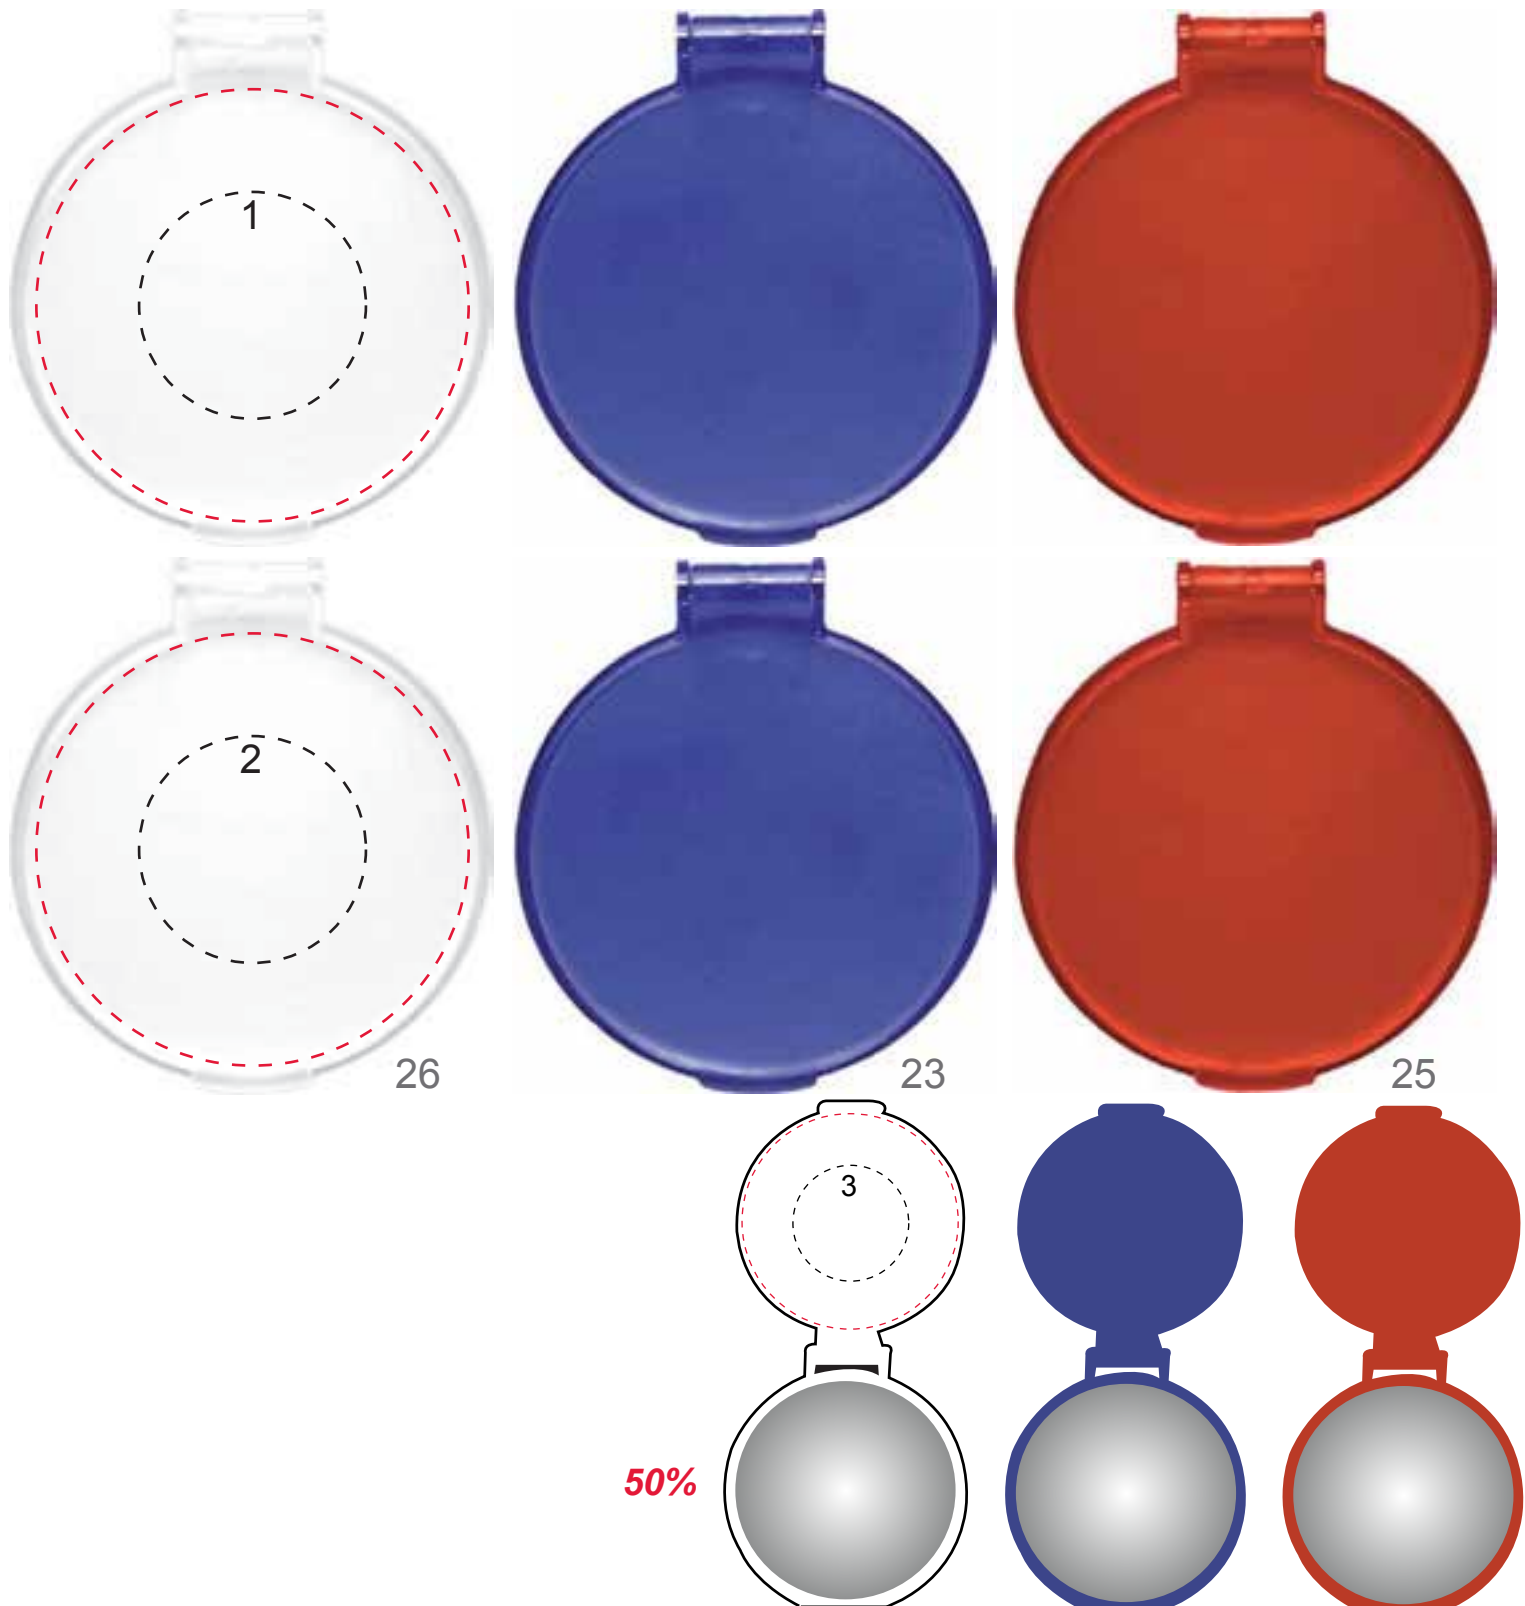

KC2466

100%

Position

Print size (mm)

Print code (no of colors)

- 1: Top
- 2: Bottom
- 3: Inside

30x30/57x57
30x30/57x57
30x30/57x57

P1(4), PD(8)/B
P1(4), PD(8)/B
P1(4), PD(8)/B

Note: Imprint on the both of sides (FRONT OF LID) will be visible through the item, because the lid it's transparent(especially color -26). When PD technique it's choose, we suggest to make imprint on white item, which cover well, than the rest of colors, where PD will be more darker in the final results.