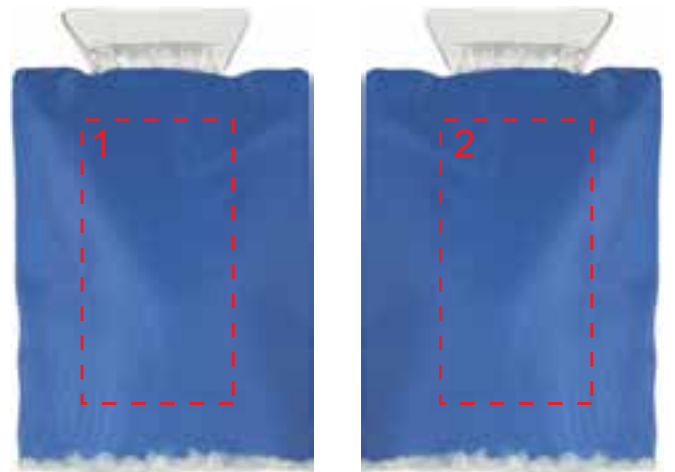

**MO7780**

**25%**

**Position**

**Print size (mm)**

**Print code (no of colors)**

1: Front

100x100/80x150

S2(1), T1(8), TD(8)/A

2: Back

100x100/80x150

S2(1), T1(8), TD(8)/A

3: Front scraper

60x10

P1(1)/A

05

04